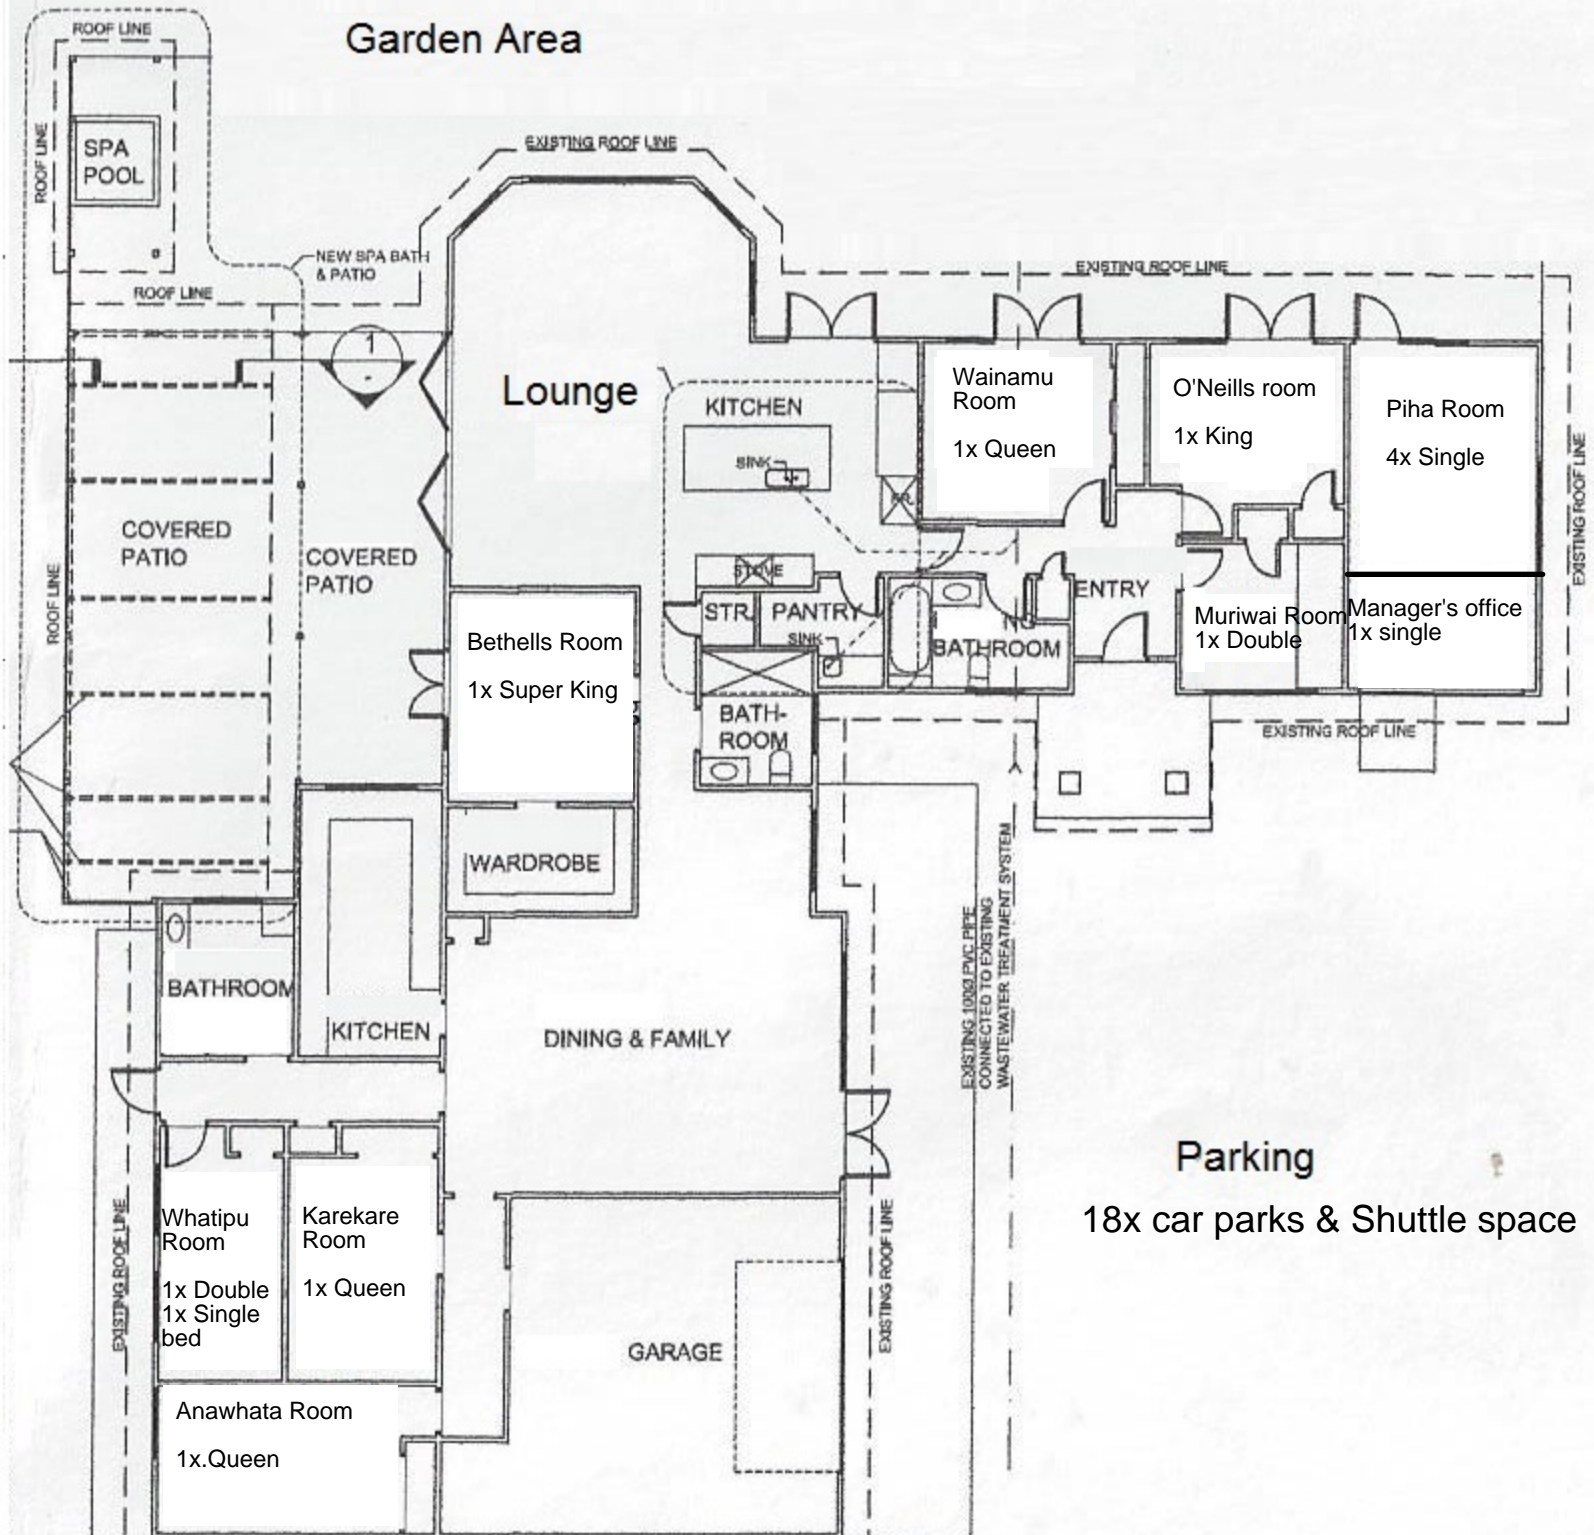

Flaxmere House Bedding configuration

Total Sleeping occupancy = 20